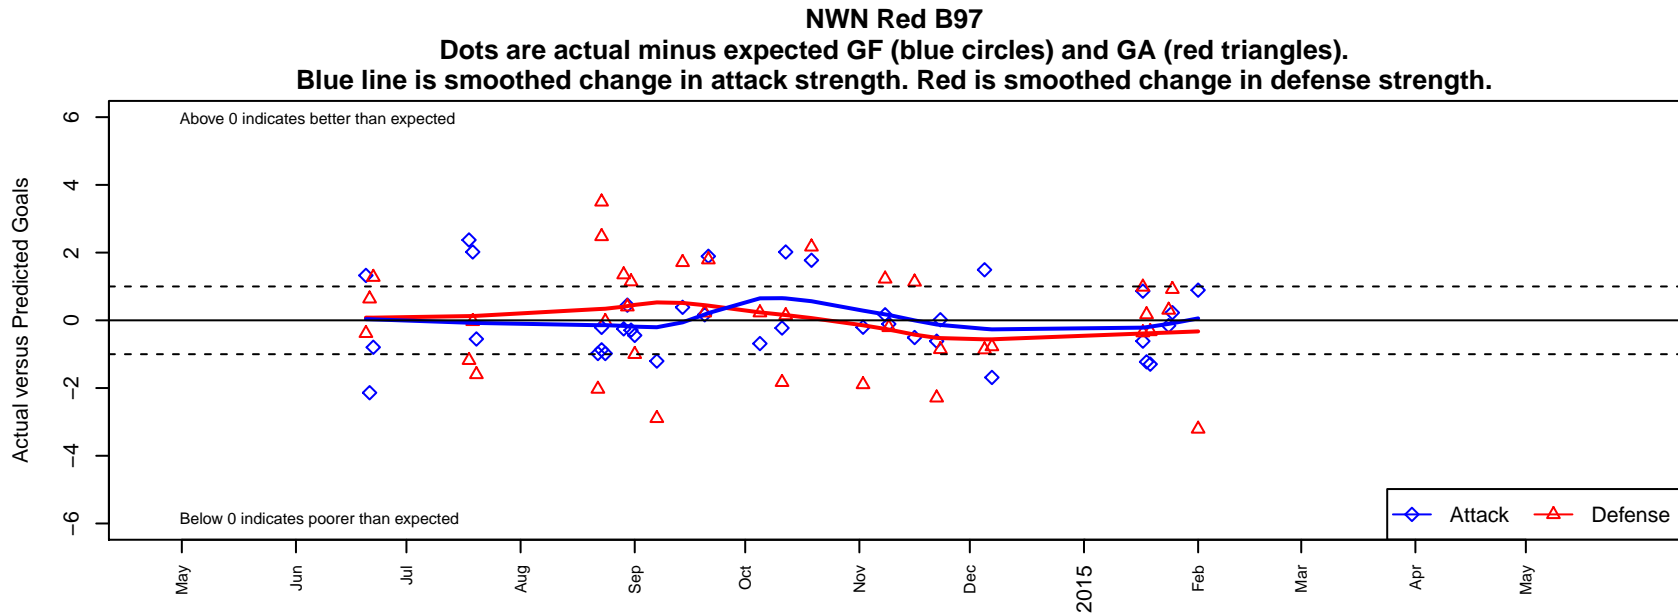

NWN Red B97

NW Nationals
 Mountlake Terrace, WA
 B97 total strength=1654
 attack=25.37 defense=14.7
 fall league = RCL B97 Div 2

alt names used:
 NORTHWEST NATIONALS NWN B97 RED (W)
 NWN B97 Red
 NWN B97 Red A
 NW Nationals Red
 NWN B97 Red
 NWN B97 RED
 NWN B97 Red A
 NORTHWEST NATIONALS NWN B97 RED (W)

**attack and defense variance (black dot)
relative to other teams
and top 10 in region**

**attack and defense rating
relative to others at age
and all opponents in last 13 months**

Performance relative to 13 month average