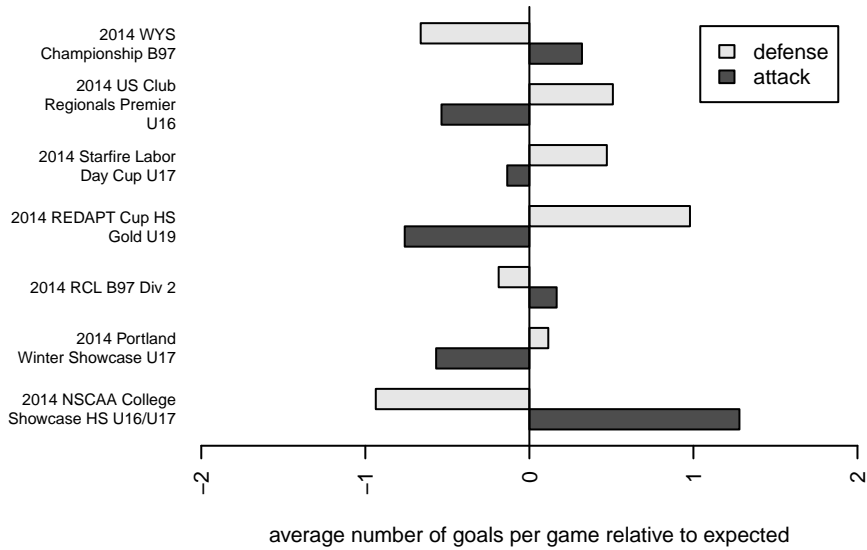

NWN Red B97

NW Nationals
 Mountlake Terrace, WA
 B97 total strength=1654
 attack=25.37 defense=14.7
 fall league = RCL B97 Div 2

alt names used:
 NORTHWEST NATIONALS NWN B97 RED (W)
 NWN B97 Red
 NWN B97 Red A
 NW Nationals Red
 NWN B97 Red
 NWN B97 RED
 NWN B97 Red A
 NORTHWEST NATIONALS NWN B97 RED (W)

Venues played:
 2014 US Club Regionals Premier U16
 2014 NSCAA College Showcase HS U16/U17
 2014 REDAPT Cup HS Gold U19
 2014 Starfire Labor Day Cup U17
 2014 RCL B97 Div 2
 2014 Portland Winter Showcase U17
 2014 WYS Championship B97

**attack and defense variance (black dot)
relative to other teams
and top 10 in region**

**attack and defense rating
relative to others at age
and all opponents in last 13 months**

Performance relative to 13 month average