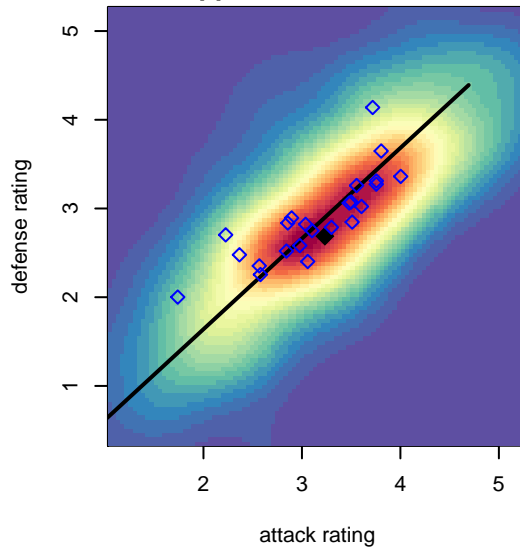

NWN Red B97

NW Nationals
 Mountlake Terrace, WA
 B97 total strength=1654
 attack=25.37 defense=14.7
 fall league = RCL B97 Div 2

alt names used:
 NORTHWEST NATIONALS NWN B97 RED (W)
 NWN B97 Red
 NWN B97 Red A
 NW Nationals Red
 NWN B97 Red
 NWN B97 RED
 NWN B97 Red A
 NORTHWEST NATIONALS NWN B97 RED (W)

**attack and defense variance (black dot)
relative to other teams
and top 10 in region**

**attack and defense rating
relative to others at age
and all opponents in last 13 months**

Performance relative to 13 month average