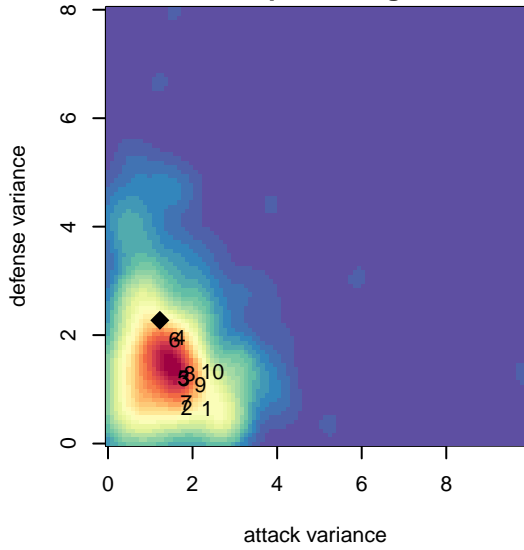

NWN Red B97

NW Nationals
 Mountlake Terrace, WA
 B97 total strength=1654
 attack=25.37 defense=14.7
 fall league = RCL B97 Div 2

alt names used:
 NORTHWEST NATIONALS NWN B97 RED (W)
 NWN B97 Red
 NWN B97 Red A
 NW Nationals Red
 NWN B97 Red
 NWN B97 RED
 NWN B97 Red A
 NORTHWEST NATIONALS NWN B97 RED (W)

**attack and defense variance (black dot)
relative to other teams
and top 10 in region**

**attack and defense rating
relative to others at age
and all opponents in last 13 months**

Performance relative to 13 month average