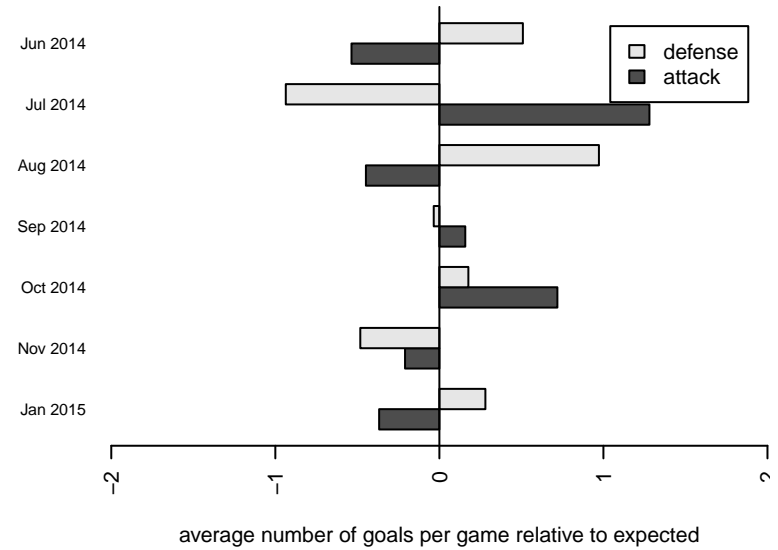

Performance relative to 13 month average