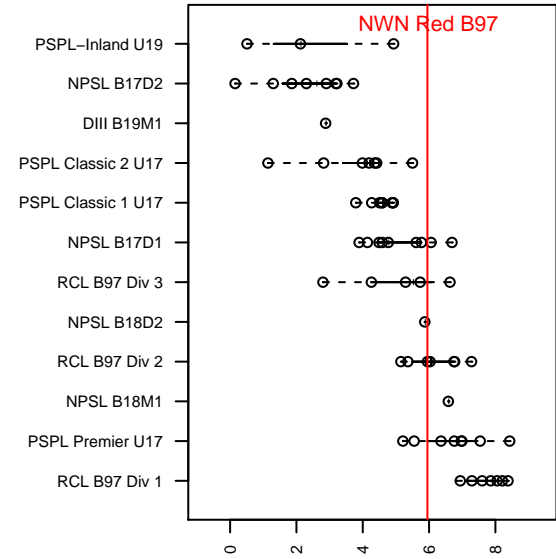

NWN Red B97

NW Nationals
 Mountlake Terrace, WA
 B97 total strength=1654
 attack=25.37 defense=14.7
 fall league = RCL B97 Div 2

alt names used:
 NORTHWEST NATIONALS NWN B97 RED (W)
 NWN B97 Red
 NWN B97 Red A
 NW Nationals Red
 NWN B97 Red
 NWN B97 RED
 NWN B97 Red A
 NORTHWEST NATIONALS NWN B97 RED (W)

Venues played:
 2014 US Club Regionals Premier U16
 2014 NSCAA College Showcase HS U16/U17
 2014 REDAPT Cup HS Gold U19
 2014 Starfire Labor Day Cup U17
 2014 RCL B97 Div 2
 2014 Portland Winter Showcase U17
 2014 WYS Championship B97

**attack and defense variance (black dot)
relative to other teams
and top 10 in region**

**attack and defense rating
relative to others at age
and all opponents in last 13 months**

Performance relative to 13 month average